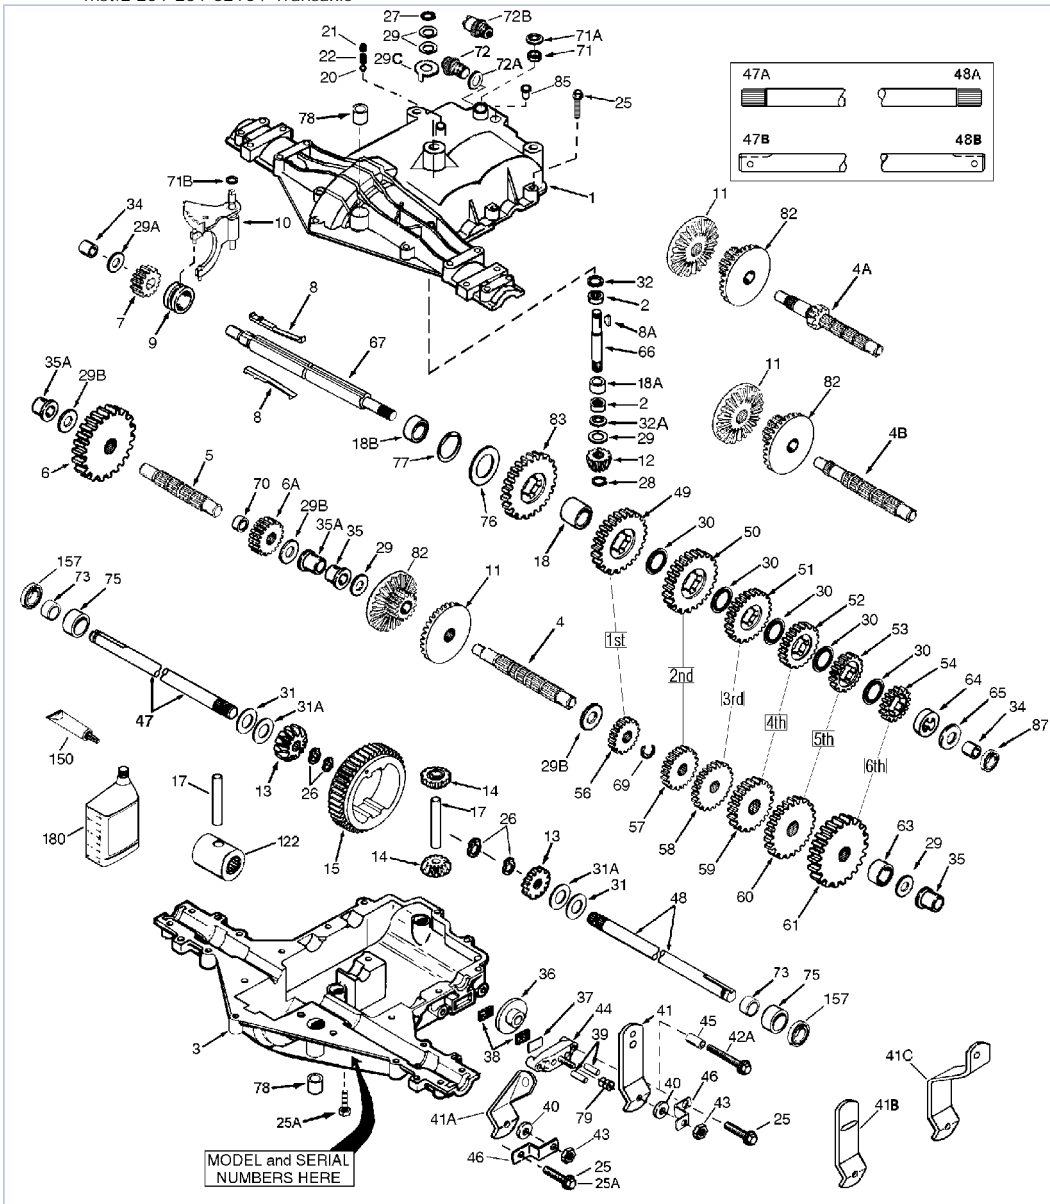

mst.2 204-204-521C / Transaxle

Part List

mst.2 204-204-521C / Transaxle

REF #	ITEM #	DESCRIPTION	QTY	REMARK
1	772147	Transaxle Cover	1	
2	780086	Needle Bearing 5/8" ID	2	
3	770128	Transaxle Case	1	
4A	776404	Countershaft & Gear (10 teeth)	1	
5	776409	Output Shaft	1	
6	778364	Spur Gear (38 teeth)	1	
6A	778369	Spur Gear (15 teeth)	1	
7	778330	Spur Gear (11 teeth)	1	
8	792180	Shift Key	2	
9	784352	Shift Collar	1	
10	784378	Shift Rod & Fork	1	
11	778334	Bevel Gear (30 teeth)	1	
12	778309	Input Bevel Pinion (13 teeth)	1	
13	778368	Bevel Gear (13 teeth) (Incl. 14)	2	
14	778368	Bevel Pinion (13 teeth) (Incl. 13)	2	
15	778370	Ring Gear (43 teeth)	1	
17	786188	Drive Pin	1	
18	786102	Spacer 1.130	1	
20	792077A	Ball 5/16" dia	1	
21	792211	Cap Screw 3/8-16 x 3/8"	1	
22	792079	Spring	1	
25	792073A	Screw 1/4-20 x 1-1/4"	17	
25A	792177	Screw 1/4-20 x 1-3/8"	2	
26	792125	Retaining Ring (pkg of 2)	4	
27	792035	Retaining Ring	1	
28	788040	Retaining Ring	1	
29	780072	Thrust Washer .627 ID	5	
29A	780160	Washer	1	
29B	780051	Thrust Washer .762 ID	2	
30	780108	Washer	3	
31	780001	Washer (.056 wide) (USE AS NEEDED)	2	
31A	780195	Flat Washer (.062 wide)	2	
32	788083	Oil Seal 5/8"	1	
34	780194	Bushing 9/16"	2	
35	780193	Flanged Bushing 5/8" ID	2	
35A	780197	Flanged Bushing 3/4"	2	
36	790075	Brake Disk	1	
37	790007	Brake Pad Plate	1	
38	799021	Brake Pad (pkg of 2)	2	
39	786026	Dowel Pin	2	
40	792076A	Flat Washer .312ID	1	
41	790034	Brake Lever	1	
42	792073A	Screw 1/4-20 x 1-1/4"	1	
42A	792085A	Screw 1/4-20 x 2-1/4"	1	
43	792075	Locknut 5/16-24	1	
44	790025	Brake Pad Holder	1	
45	786066	Spacer	1	
46	786086	Brake Lever Bracket	1	
47	774999	Axle (11-1/16" long)	1	
48	774689	Axle (15-5/8" long) (Incl. 26)	1	
49	778357	Spur Gear (40 teeth-steel)	1	
50	778338	Spur Gear (27 teeth)	1	
51	778354	Spur Gear (23 teeth)	1	
52	778350	Spur Gear (16 teeth)	1	
57	778337	Spur Gear (13 teeth)	1	
58	778353	Spur Gear (17 teeth)	1	
59	778349	Spur Gear (24 teeth)	1	
63	786071	Countershaft Spacer 1-1/8" x 3/8"	2	
64	786072	Brake Shaft Spacer 1-3/8" x 3/8"	2	
65	780189	Flat Washer .563 ID	1	
66	776422	Input Shaft	1	
67	776396	Shifter & Brake Shaft	1	
70	786187	Spacer .890	1	